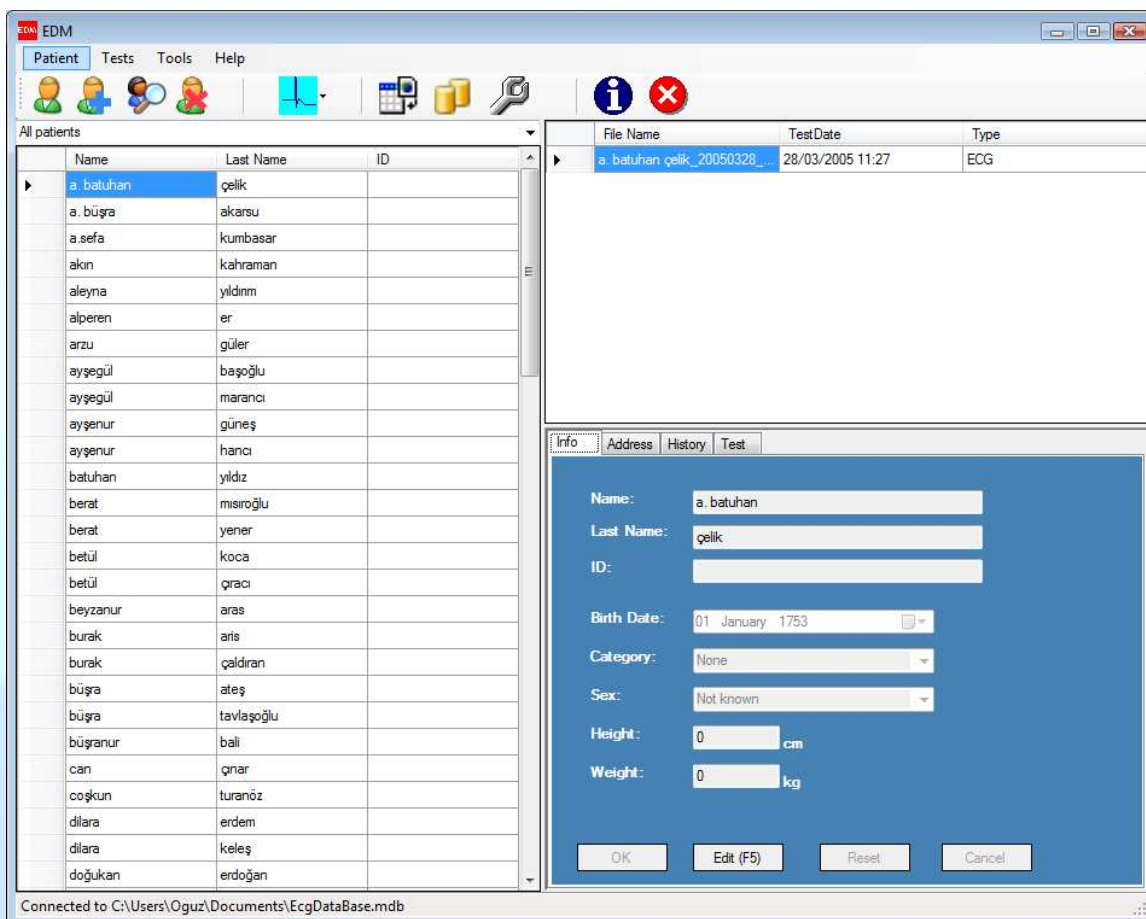

EDM

Innovative ECG Software by EcgSoft®

ECG Data Management...

Manage your ECG files seamlessly with a centralized database:

- Find, Edit & Add patients
- Group patients by category
- Import ECG's
- View ECG's using integrated EcgViewer
- Workstation functionality for rest and exercise ECG testing (Optional)
- Web access (Optional)